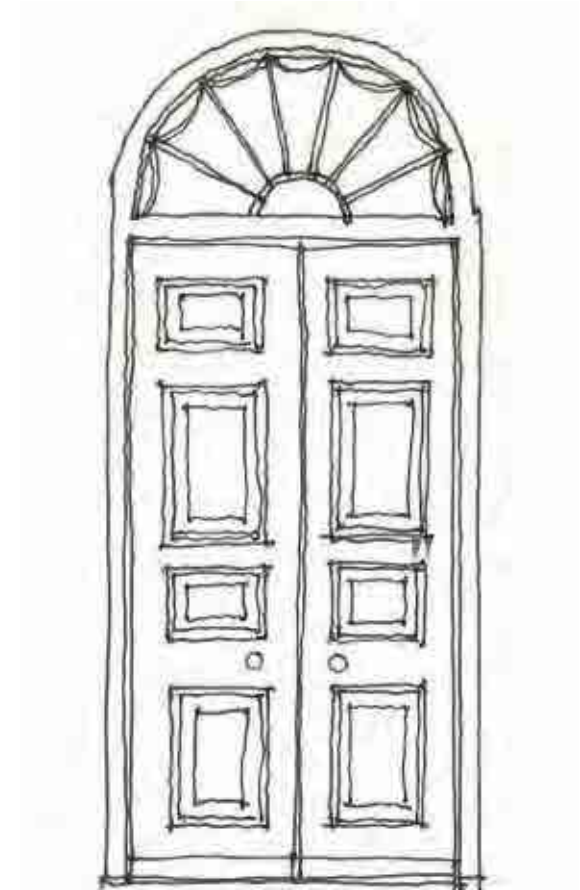

101 Main Street, Paarl

- No halfwidth windows below gable
- Narrow foyer instead of Voorkamer
- Raised eaves with addition of loft windows

Cape Dutch Architecture vs English Architecture

Doors

7 De Jongh Lane, Paarl

- Horizontally divided
- Bo- and onderdeur

Klein Vredenburg, Paarl

- Vertically divided
- 2-4 Panels per door
- Decorative fanlights
- Sidelights instead of half width windows

Jozef Smit

2011

Cape Dutch Architecture vs English Architecture

Windows

Kleinbosch, Daljosaphat

- Window frame flush with wall
- Small glass panes
- Swing windows
- Exterior solid swing shutters
- Proportion rectangular 2:1

Klein Vredenburg, Paarl

- Window frame recessed
- Larger glass panes
- Thin glazing bars
- Sash windows
- Interior solid folding shutters
- Addition of loft windows
- Proportion rectangular 3:1