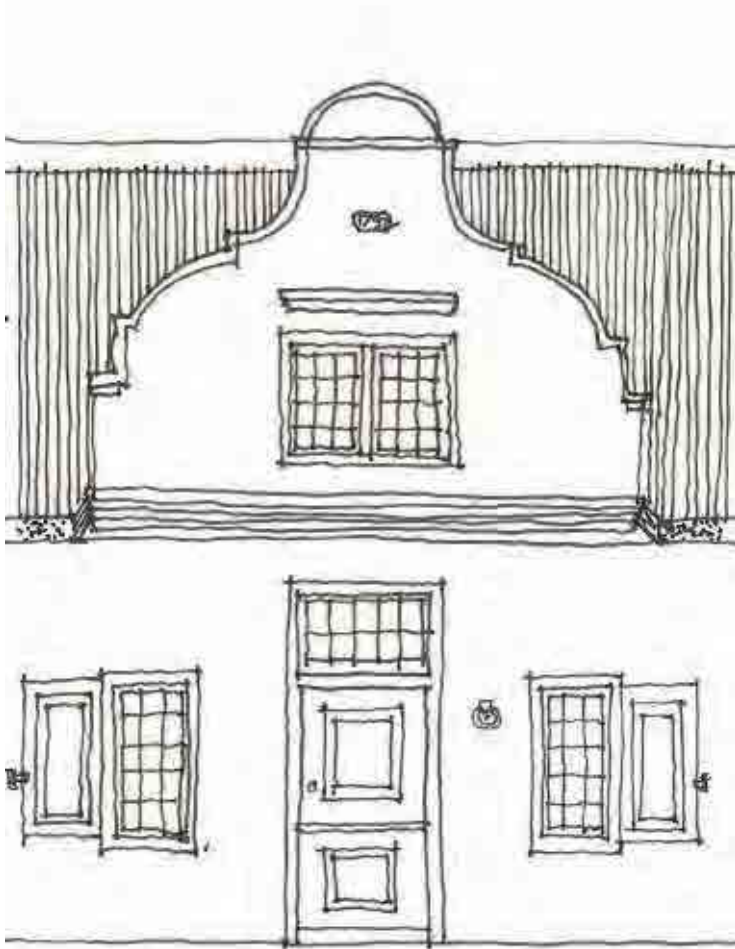

Cape Dutch Architecture vs English Architecture

Facade

Kleinbosch, Daljosaphat

- Halfwidth windows below gable
- Voorkamer