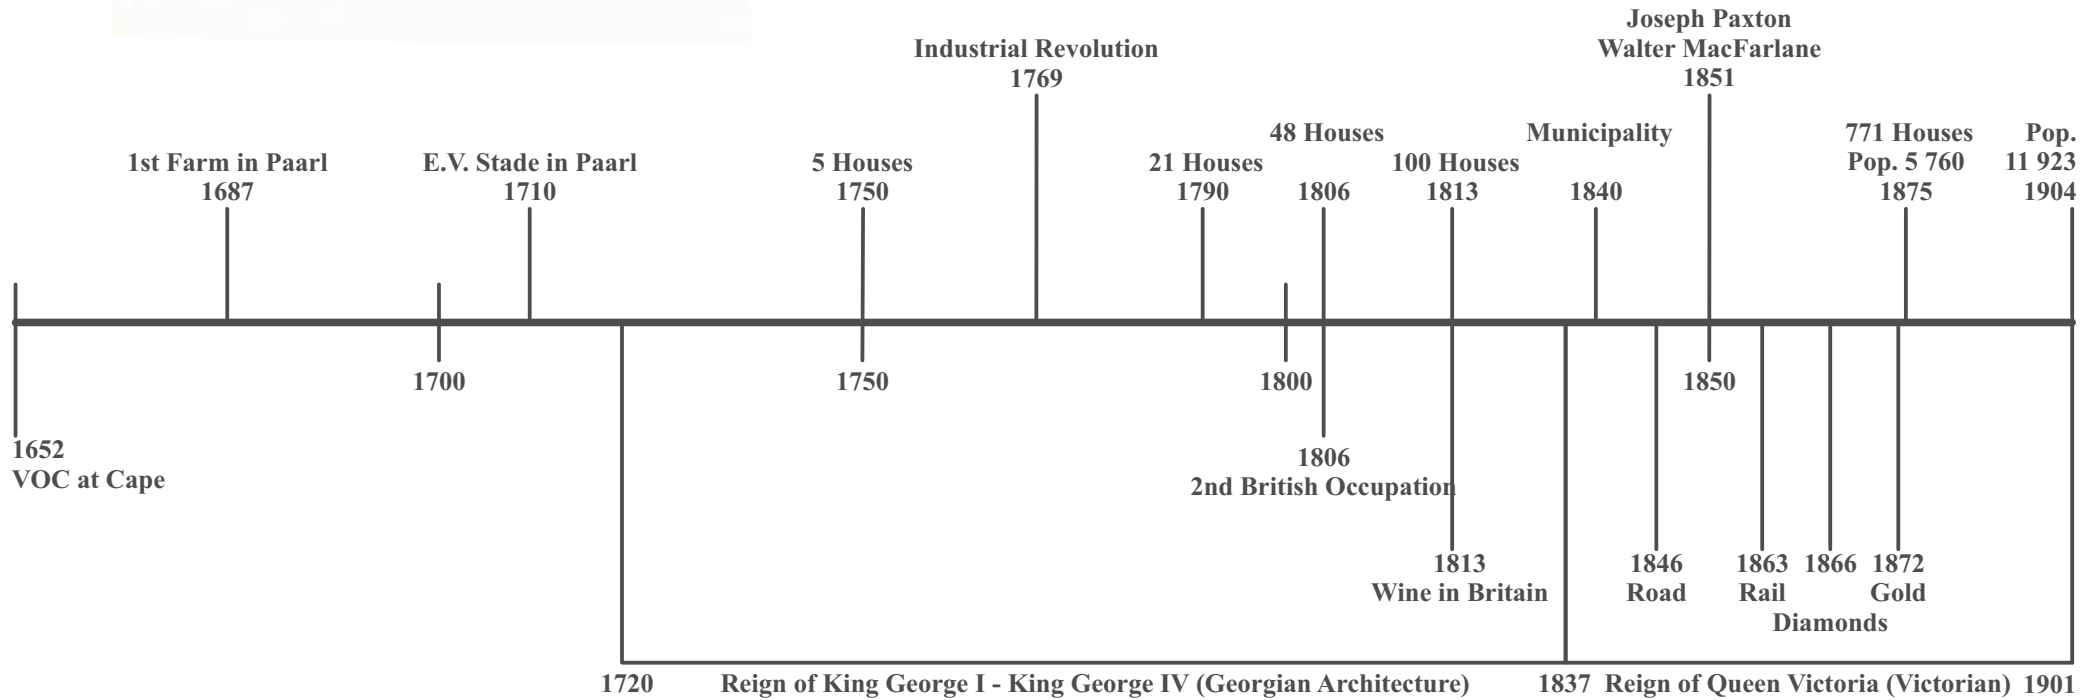

The Paarl Tea Party

The Influence of English Architecture in Paarl

Timeline of Events

EV Stade Drawing: Drakenstein Valley in 1710

Paarl Farms in 1850

Paarl Farms in 2005

Drakenstein Heemkring
Decker 170

Paarl Wagon Trade

De Kleine Konstantie East Facade

De Kleine Konstantie, 4 Constantia Street
(Farm 1830; Homestead 1841)

De Kleine Konstantie Facade Detail

De Kleine Konstantie, 4 Constantia Street
(Farm 1830; Homestead 1841)