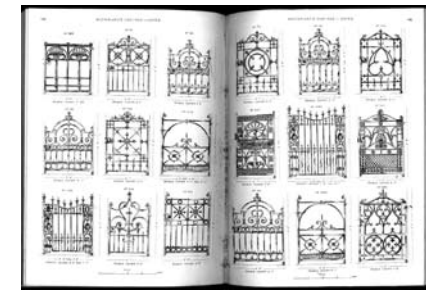

The Paarl Tea Party

The Influence of English Architecture in Paarl

Timeline of Events

EV Stade Drawing: Drakenstein Valley in 1710

Paarl Farms in 1850

Paarl Farms in 2005

Drakenstein Heemkring
Decker 170

Paarl Wagon Trade