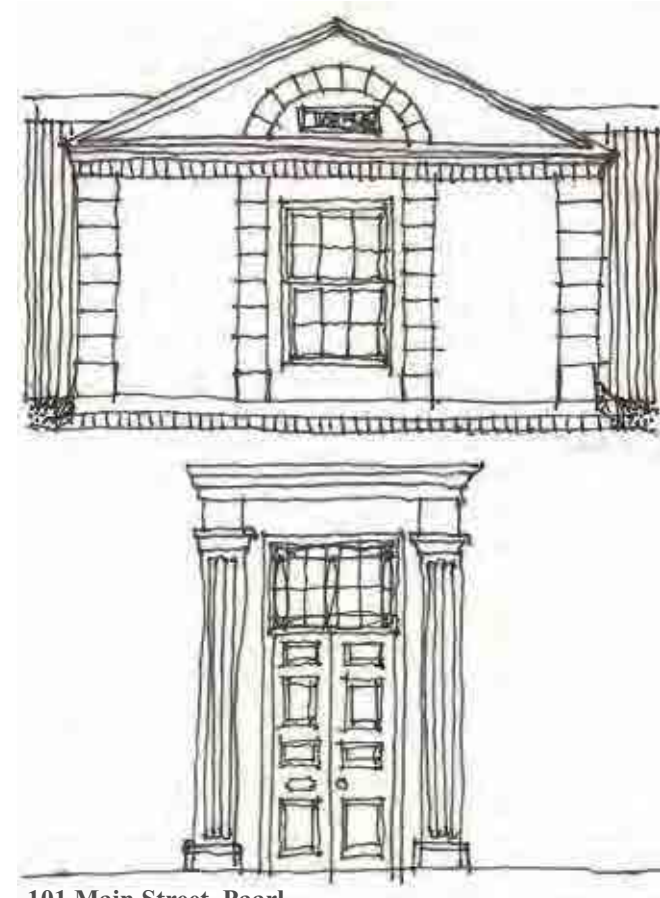

Drakenstein Heemkring
AG 8541 HP

Paarl Town

Cape Dutch Architecture vs English Architecture

Nederburg (1800)

Cape Dutch Architecture vs English Architecture

Facade

Kleinbosch, Daljosaphat

- Halfwidth windows below gable
- Voorkamer

101 Main Street, Paarl

- No halfwidth windows below gable
- Narrow foyer instead of Voorkamer
- Raised eaves with addition of loft windows

Cape Dutch Architecture vs English Architecture

Doors

7 De Jongh Lane, Paarl