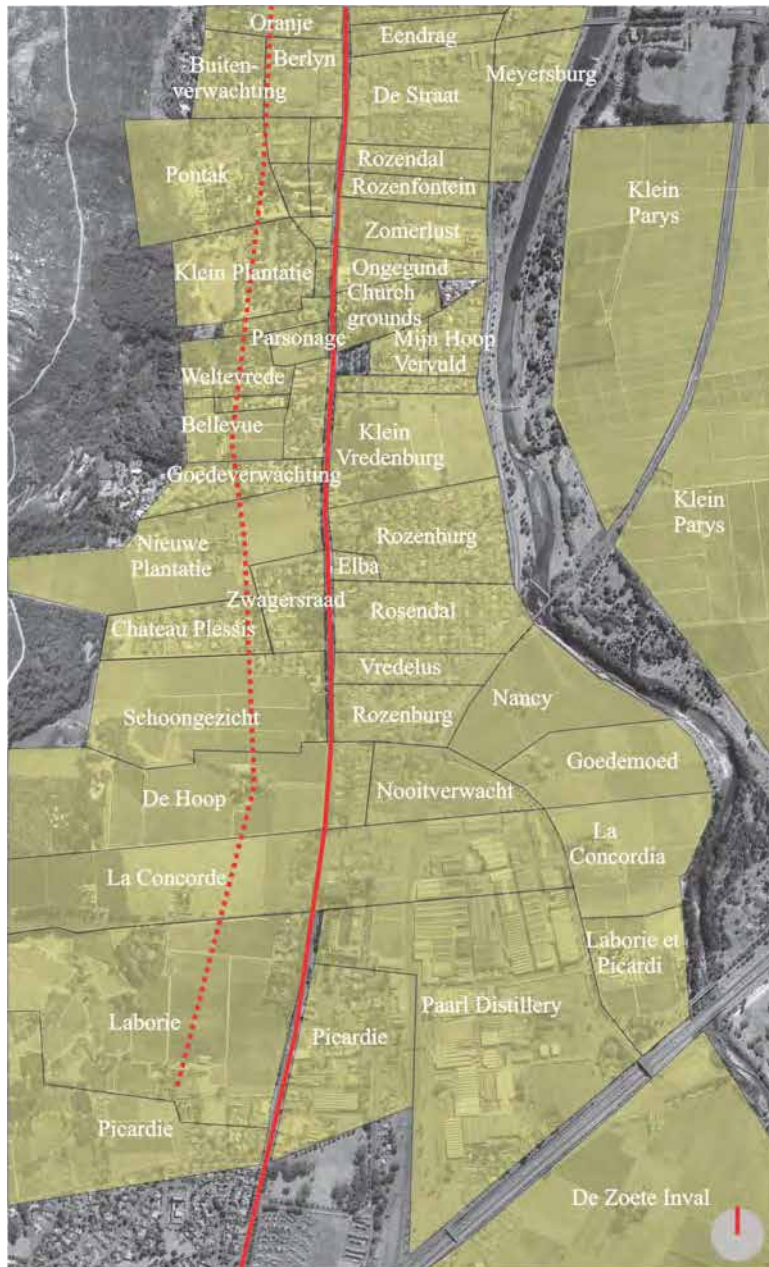

The Paarl Tea Party

The Influence of English Architecture in Paarl

Timeline of Events

EV Stade Drawing: Drakenstein Valley in 1710

Paarl Farms in 1850

Paarl Farms in 2005

Drakenstein Heemkring
Decker 170

Paarl Wagon Trade